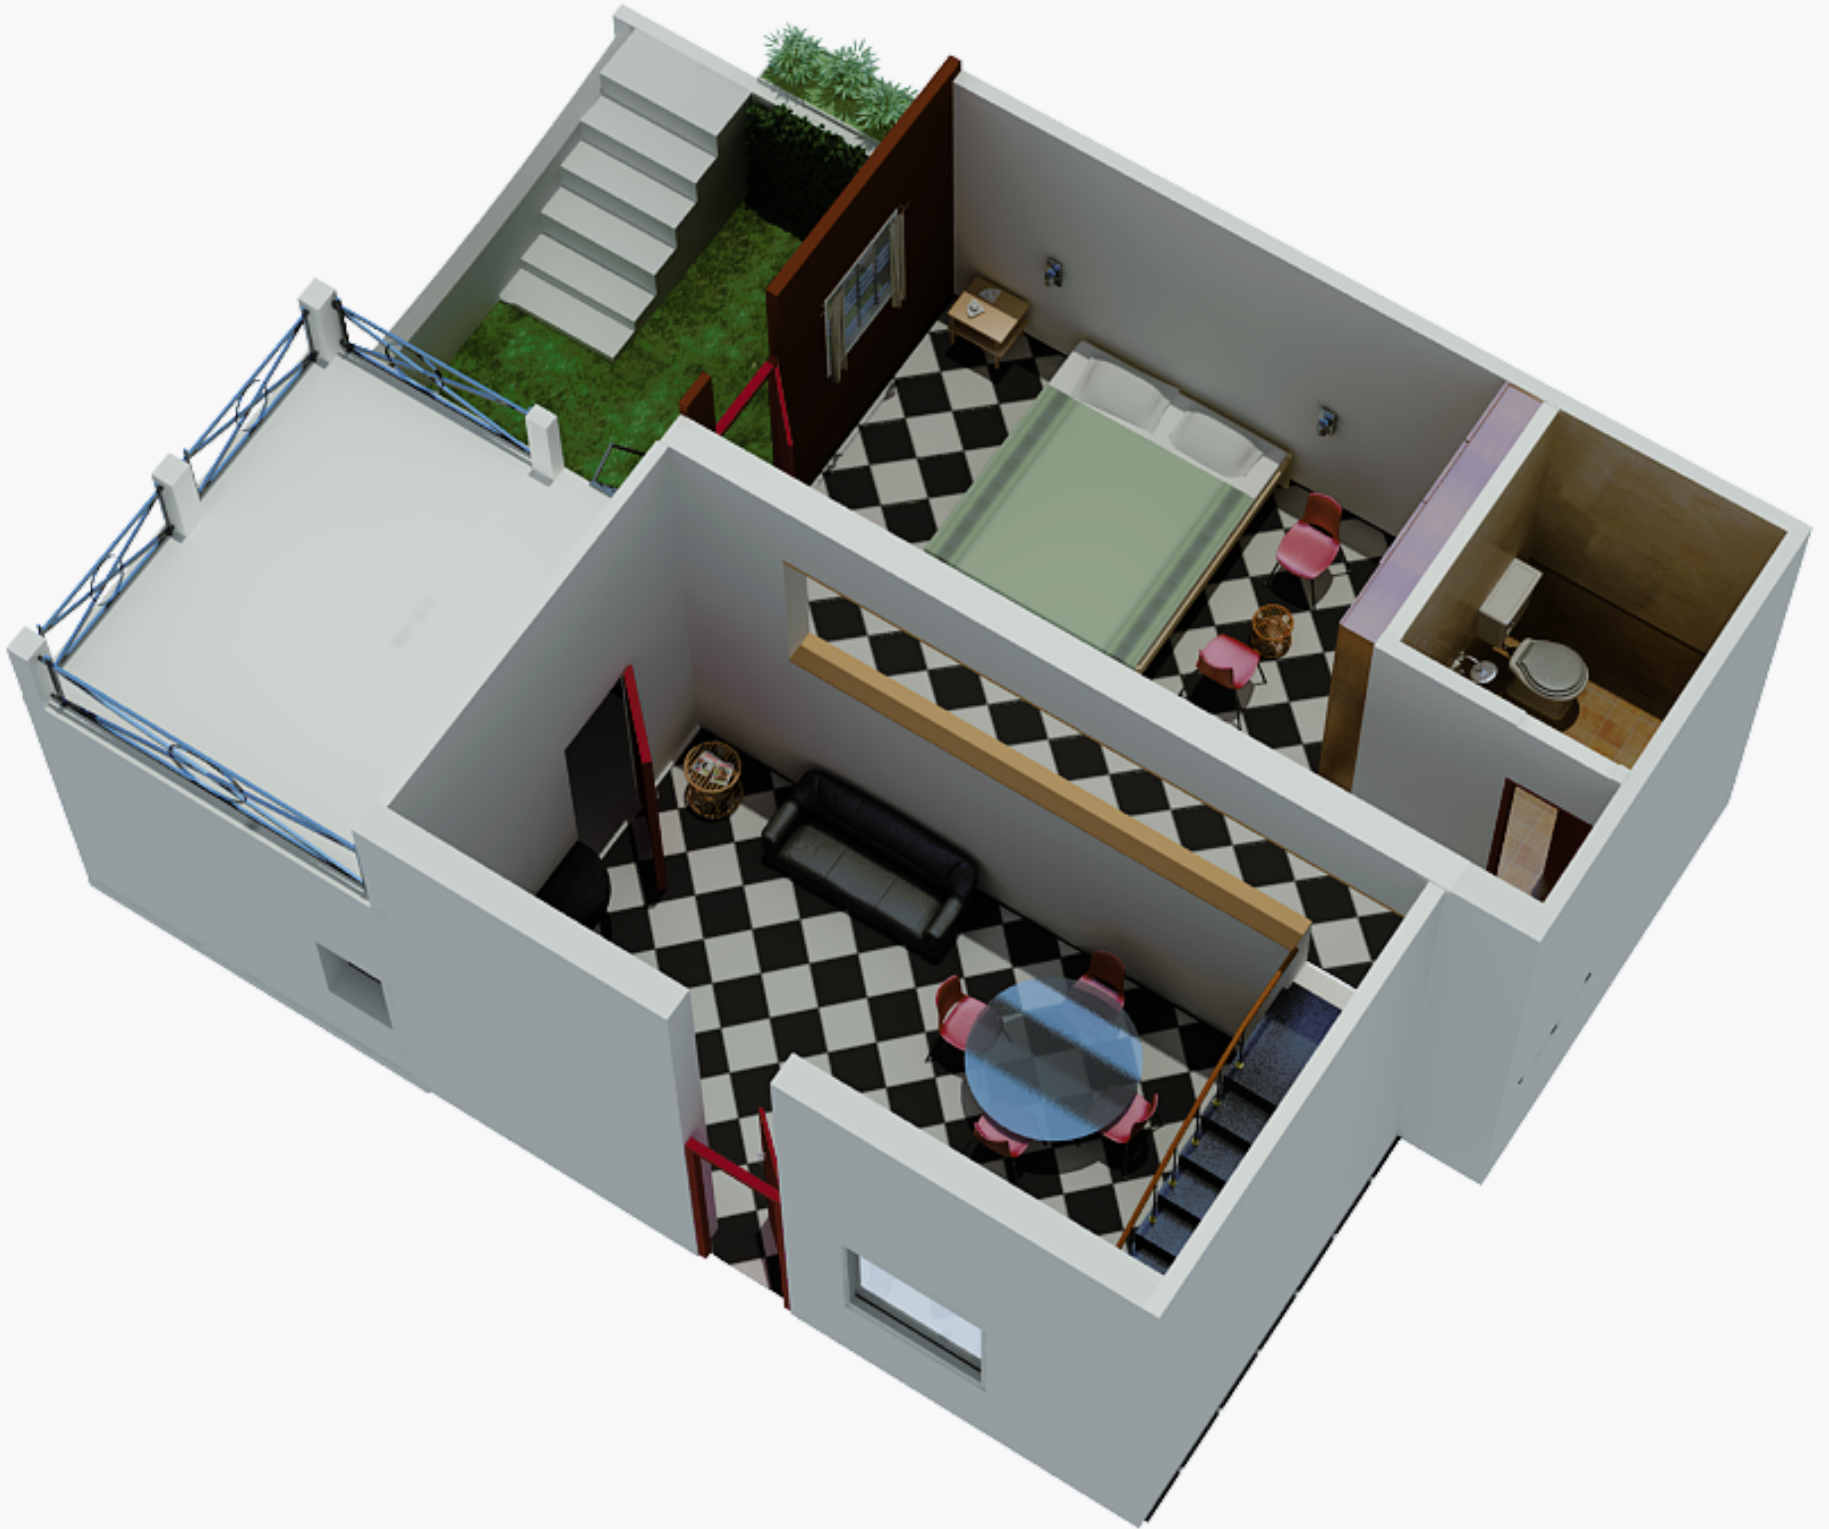

# B's Hive Hospitality

---

ROOM TYPE - THE TRIBE

# The Space

Duplex with Private Terrace and View Area

Bed for:- 2 Adults

Extra bed capacity:- 2 Adults

Suggested for:-

Family with 2 Adults and kids/

Groups of 4 adults.

# Living cum Dining Room

# Bed Room